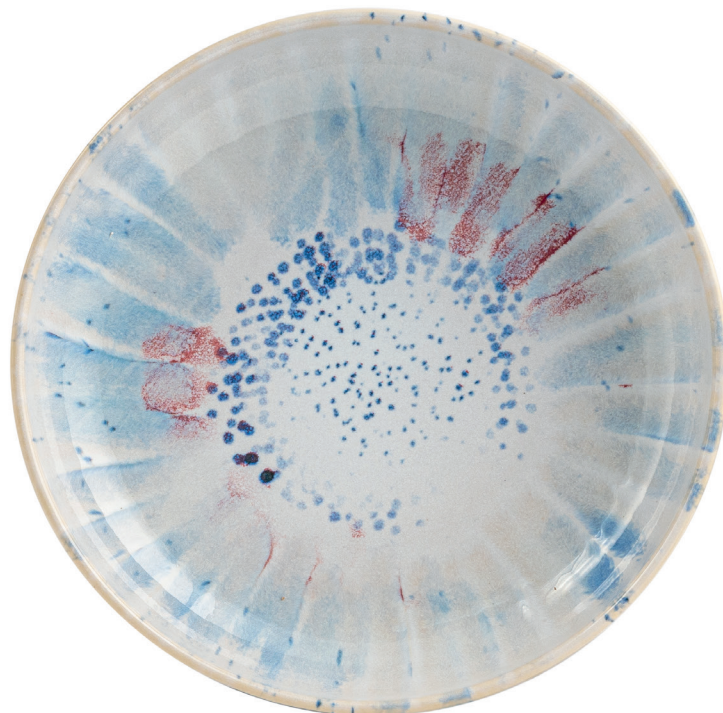

DREAM

**Item No. 959903
ROUND PLATE**

Diameter 280mm
Height 30mm

**Item No. 959902
ROUND PLATE**

Diameter 220mm
Height 30mm

**Item No. 959901
ROUND PLATE**

Diameter 175mm
Height 23mm

**Item No. 959907
ROUND BOWL**

Diameter 220mm
Capacity 1150ml

**Item No. 959906
ROUND BOWL**

Diameter 160mm
Capacity 550ml

**Item No. 959905
ROUND BOWL**

Diameter 125mm
Capacity 350ml

RIPPLE

Item No. 959913
ROUND PLATE

Diameter 280mm
Height 30mm