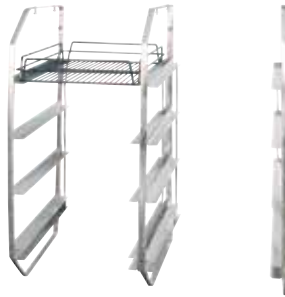

UNDER BAR RACK - 4 TIER

Item No.	Description
30840-L	Left
30840-R	Right
30845	Centre

INFO Adjustable Base
Maximum Depth: 430mm
Maximum Height: 915mm
Screws Not Included

SPEED RACK

18/8 Stainless Steel
Satin Finished

Item No.	Description	Length	Width
70825	5 Bottle	550mm	95mm
70826	8 Bottle	810mm	95mm
70827	10 Bottle	1050mm	95mm